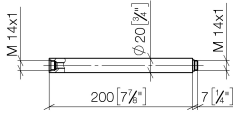

12 120 970

Fits: IMO, LULU, MADISON, MEM, TARA,
CL.1, LISSÉ, VAIA, META, CYO

Extension for shower with fixed riser 200 mm - Brushed Light Gold

IMO

12 120 970

12 120 970

mm [inches]

12 120 970

Spare parts list

No.	Item Number	Name	Quantity used	Delivery time
1	90 14 10 011 00 90	seal	1	2
2	09 24 04 180-27	extension	1	60